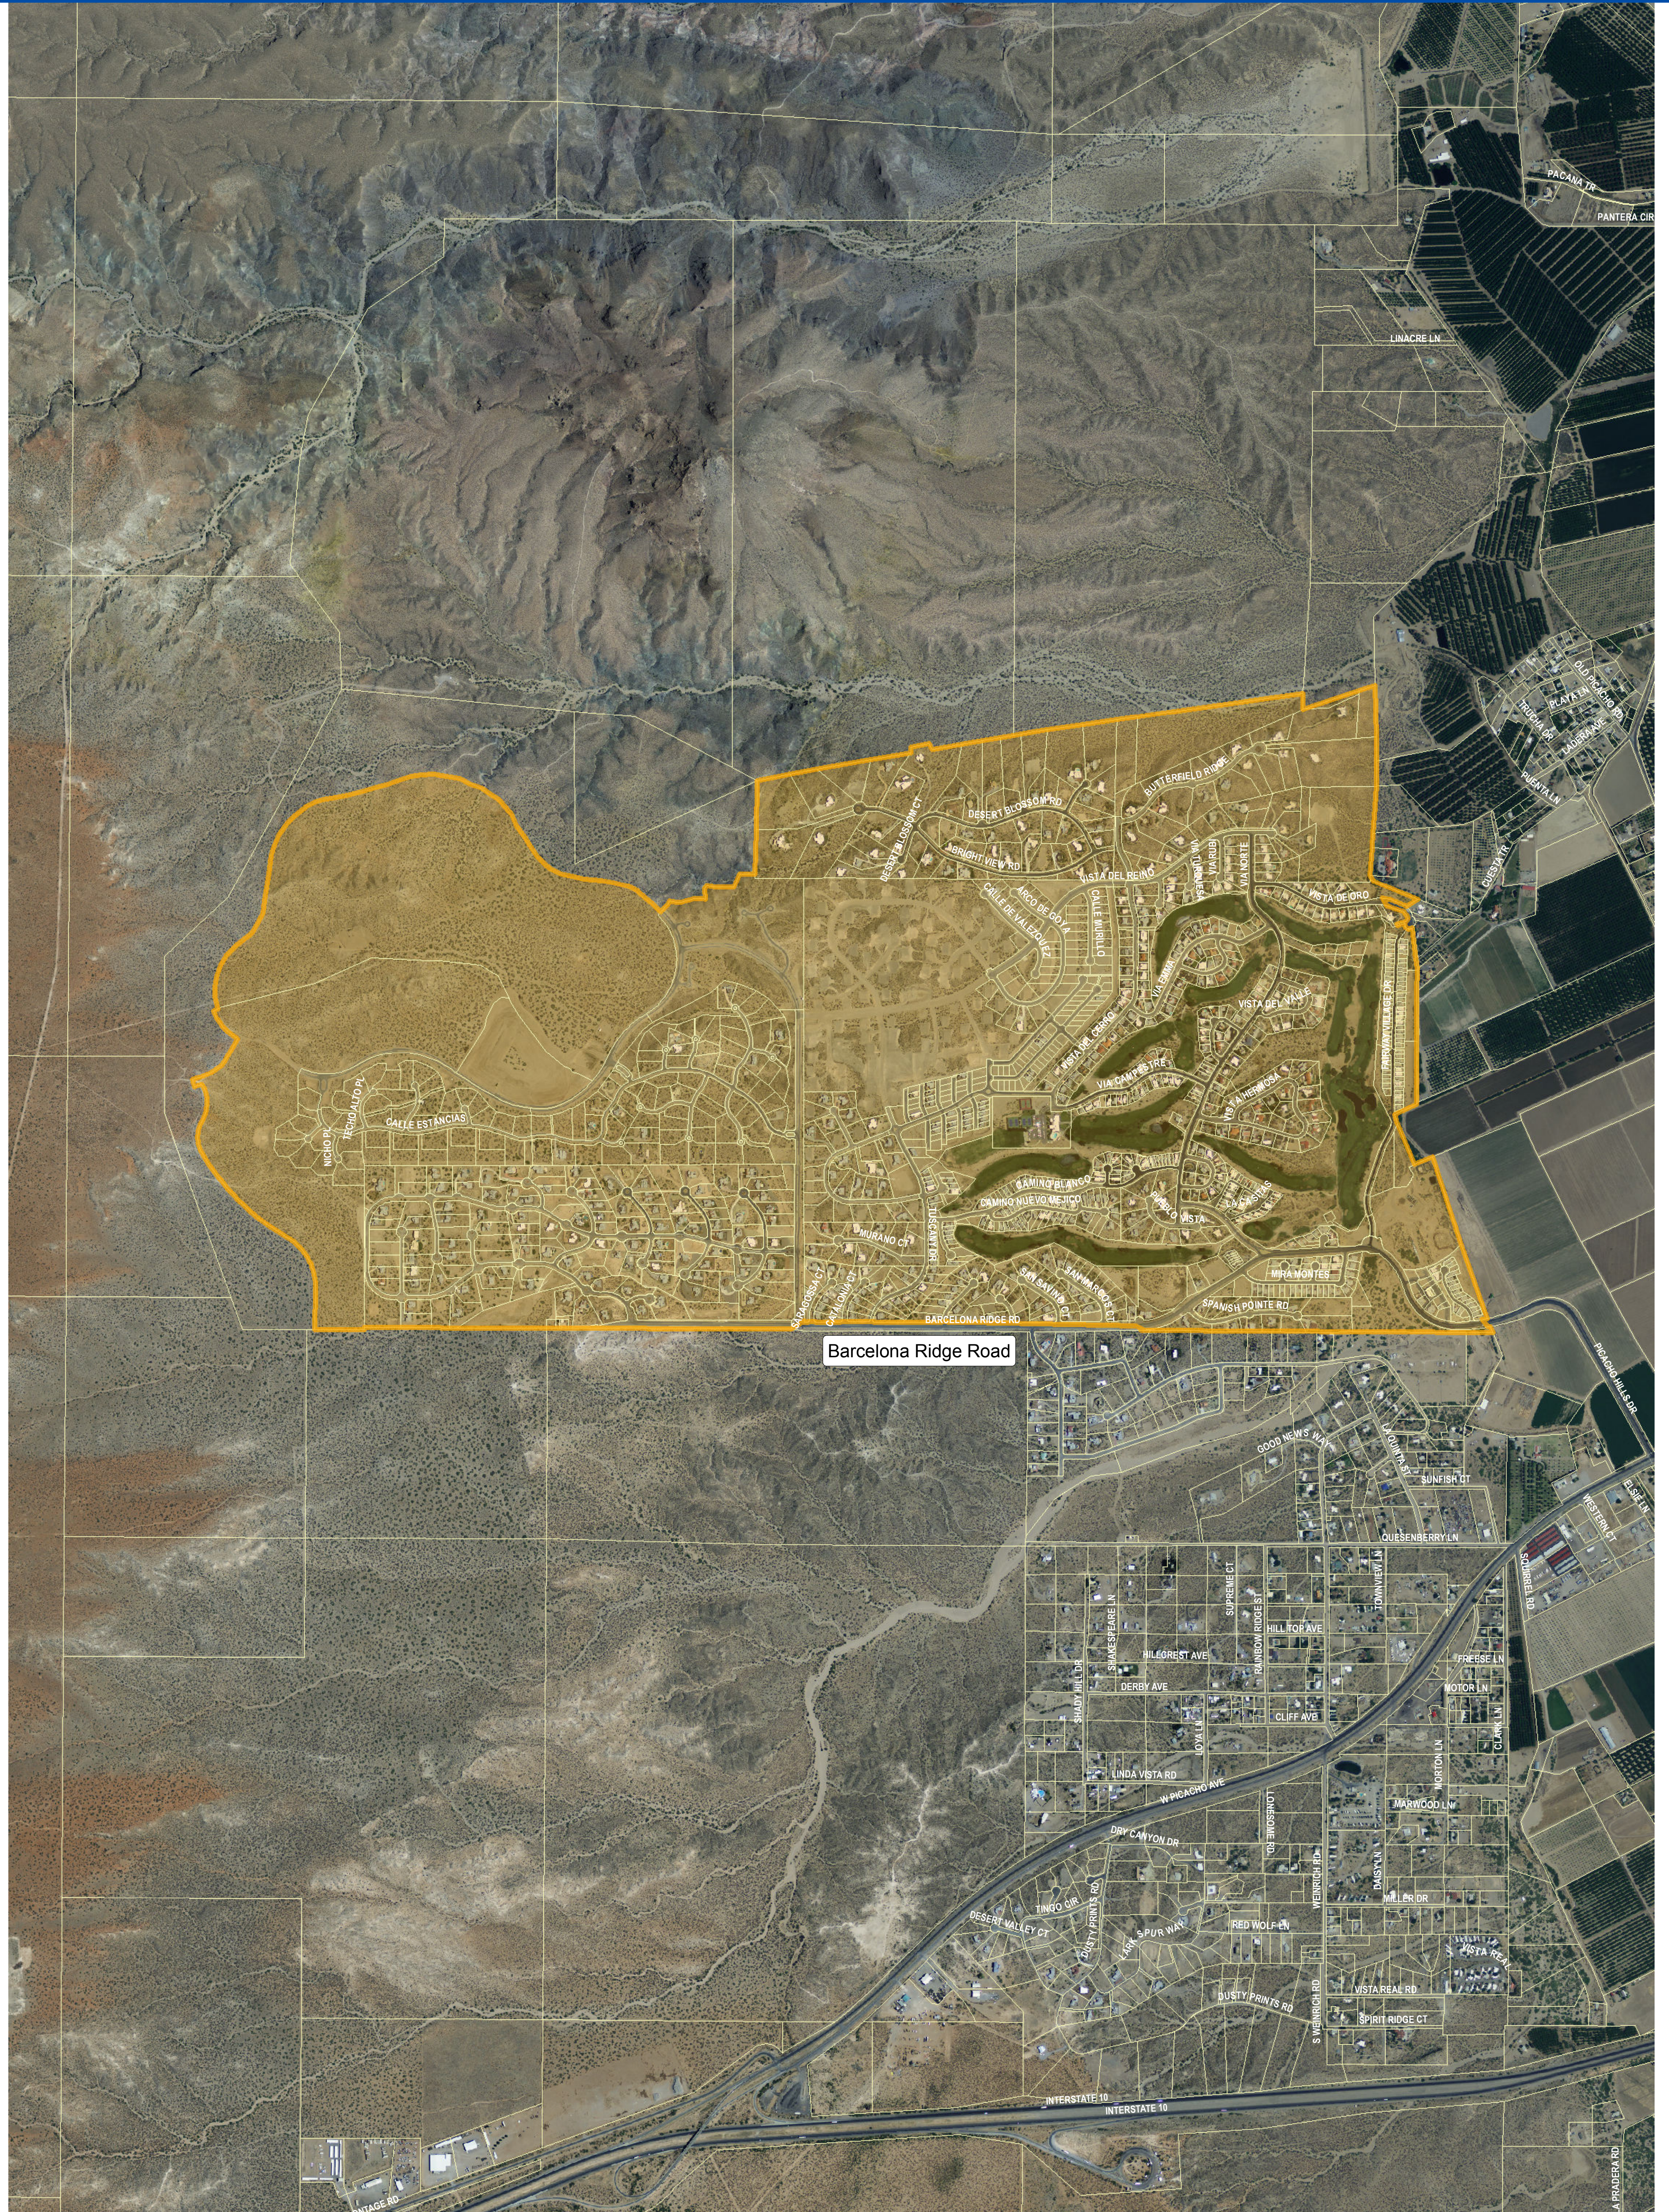

DISTRICT FIVE

Doña Ana Mutual Domestic Water Consumers Association

Barcelona Ridge Road

Copyright 2013 Souder, Miller & Associates - All Rights Reserved

Picacho Hills