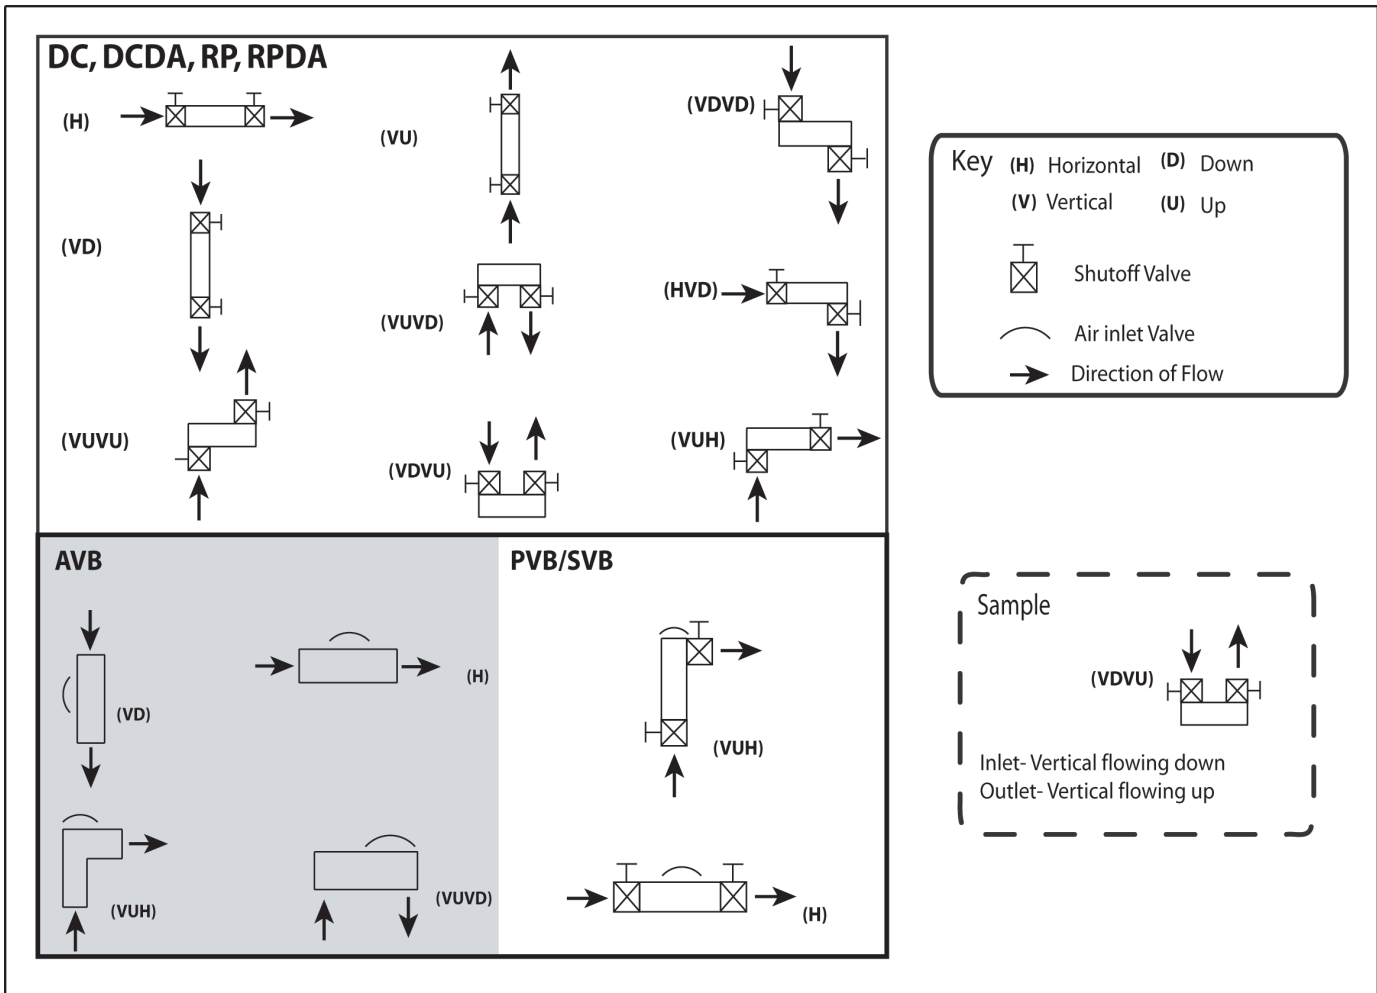

Orientation of Assemblies

Shutoff Valve Designation

The backflow prevention assemblies shown on this list have been evaluated with a specific set of shutoff valves as an integral part of the assembly. The specific shutoff valves are coded by a parenthetic code show with each assembly. This coding of shutoff valves is defined below. Other shutoff valves having similar performance characteristics which permit the assembly to comply with the standards are also shown immediately after the original shutoff valves. The use of any shutoff valve on a specific assembly, other than those listed for that specific assembly invalidates the Approval. Assemblies listed with a Y in the “spare parts only” column may not include the shutoff valve designation.