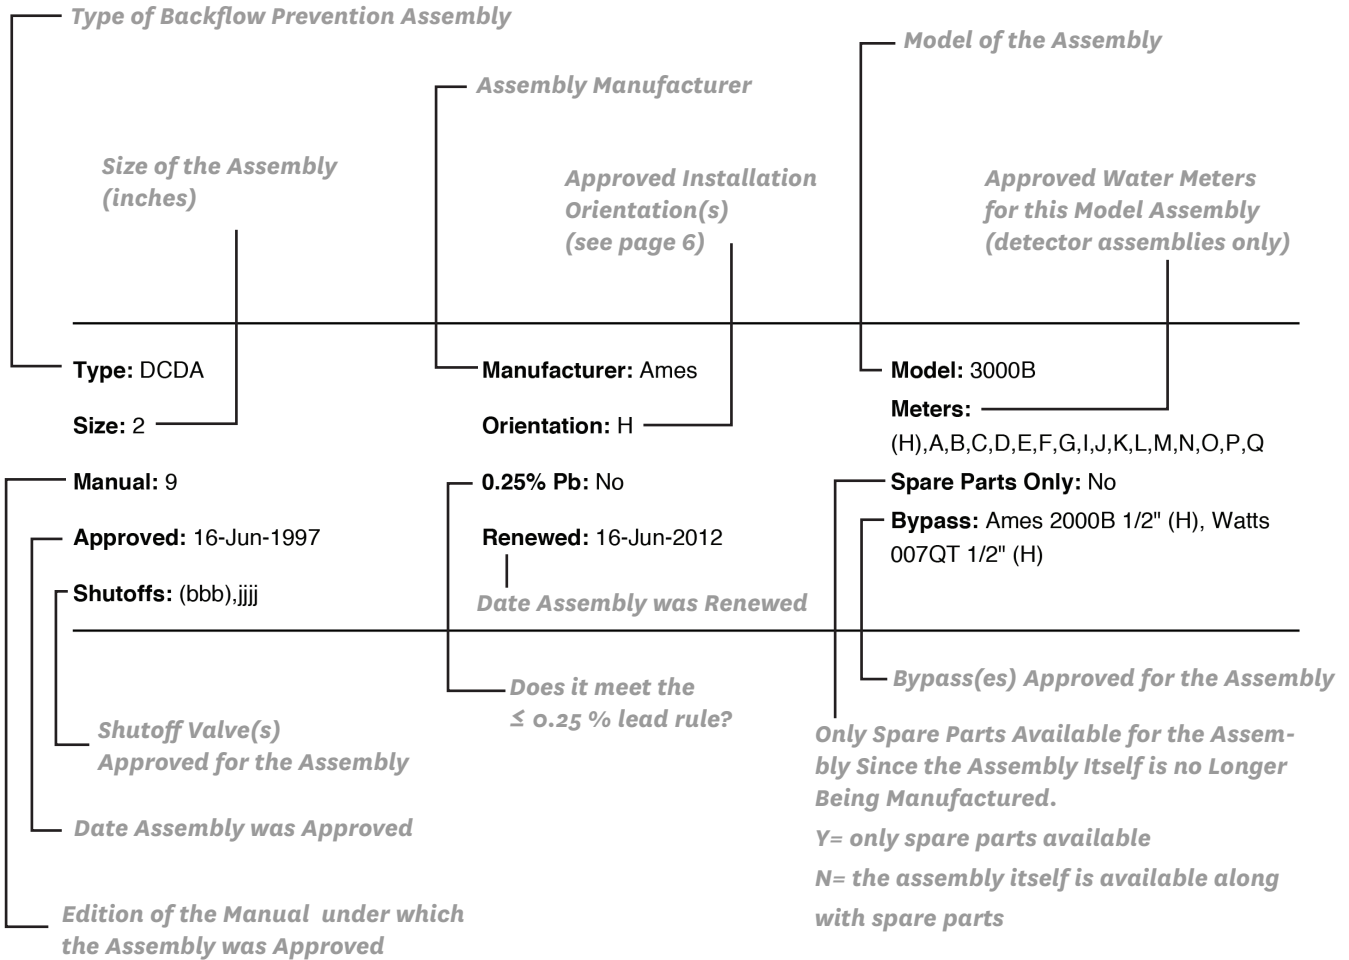

Table of Contents

Legend	4
Notices	5
Orientation of Assemblies	6
Shutoff Valve Designation	7
Detector Assembly Meters	11
Special Notices	12
AVB	13
DC	14
DCDA	219
DCDA-II	353
PVB	359
RP	374
RPDA	578
RPDA-II	624
SVB	628
Manufacturers of Approved Backflow Prevention Assemblies	631

Legend